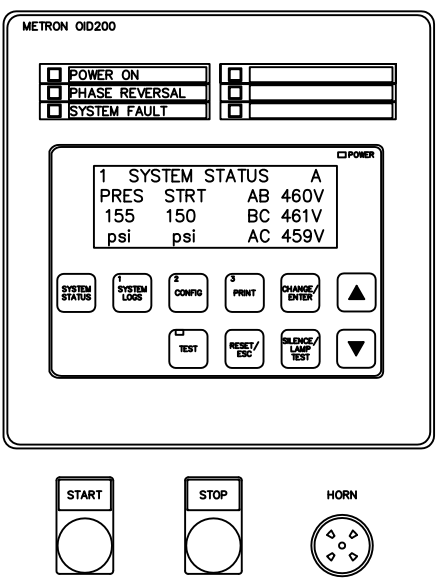

PILOT DEVICE DETAIL

NOTES:
ALL DIMENSIONS IN INCHES AND MILLIMETERS ()

VOLTAGE	HORSEPOWER
200V	200-250 HP.
208V	200-250 HP.
230V	250 HP.
380V, 415V	350-400 HP.
460V	500 HP.

NEMA 2 ENCLOSURE.

ENCLOSURE DIMENSIONS MODEL MP300 43" CABINET, 18" DEEP ELECTRIC FIRE PUMP CONTROLLER	DRAWN	/K	11-19-04	METRON A Division of: Hubbell ICD, Inc. 4301 Cheyenne Dr., Archdale, NC 27263
	CHECK	RL	11-19-04	
	APPD	TLX	11-19-04	
				OPTIONS: CD33789C
				SCALE N.T.S. SHEET 1 OF 1